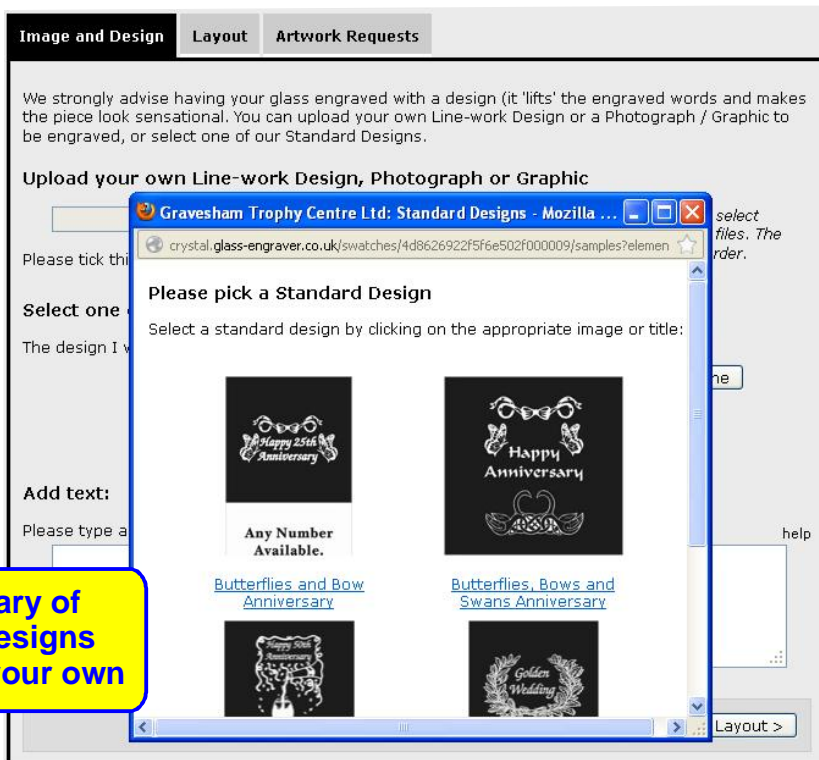

FREE E-COMMERCE WEBSITE WITH FULL FACILITIES

- Home
- About The Crystal Glass Engraver
- Sports Trophies
- Football Trophies
- The History of Football
- Golf Awards
- Corporate Awards
- Corporate Christmas Gifts
- Promotional Products
- Personal Presentations
- Masonic Glassware
- Weddings
- Anniversaries

Add as many Pages as you wish
Add Text & Images
Make Indexes, FAQ and T&C
Learn from our Masterclasses, or we write for you (charge applies)

Use our Library of Engraving Designs or - Upload your own

Note: Changes to header and footer images are affected as soon as they are saved.

Page Width: 960px (Recommended)

Page Font: Verdana

Base Text Size: 12px

Window Background Colour: 000000

Page Background Colour: EBEBEB

Header Background Colour: FFFFFFFF

Header Text Colour: 030303

Header image:

☐ tick to delete image

Replace Header image:

Sidebar Background Colour: C9C9C9

Sidebar Link Colour: 000000

Sidebar Link Background Colour: C9C9C9

Sidebar Link Hover Colour: 000000

Sidebar Link Hover Background Colour: FFFFFFFF

Sidebar Location (Experimental): Left

Headings Colour: 000000

Labels Colour: 000000

Text Colour: 030303

Links Colour: 1D218C

Links Background Colour: EBEBEB

Links Hover Colour: 1D218C

Links Hover Background Colour: E2E3ED

Footer Background Colour: FFFFFFFF

Footer Text Colour: 000000

Footer image:

☐ tick to delete image

"Customise Your Website" booklet sent with every 'Welcome' pack.

Easy to use 'fly-out' to select custom colours for your website.